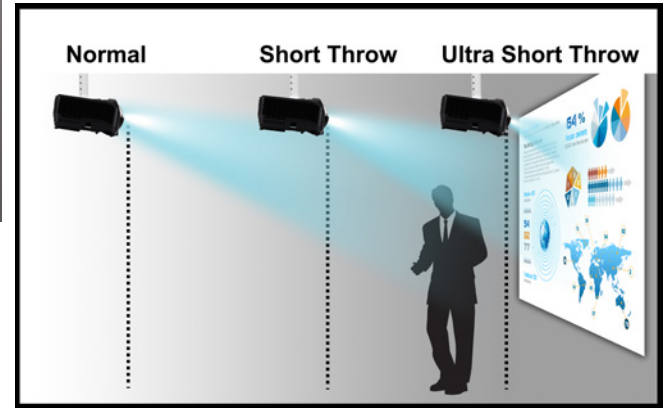

Big Screens in Small Space

- Blinding lights, distracting shadows, or glaring hotspots are all eliminated because the projector is closer to the screen
- Perfect for small classrooms and meeting rooms
- Project large, stunning images from half the distance of a standard throw projector

Deliver larger-than-life projection images in even the smallest of spaces.

ViewSonic's range of short throw and ultra short throw projectors deliver large, crisp images from less than two feet away, making them ideal for both educational and corporate users.

Fit For Classrooms of All Sizes

0.29 ultra-short throw projection gives you room to work with when positioning the projector. With the flexibility to be placed within inches of a screen, users will be able to project big images in any space, while also keeping presenters clear of the projection beam and avoid image shadows.

Discrete Wireless Multimedia Content Streaming

PortAll® is a cleverly hidden compartment with integrated MHL/HDMI and USB ports that allow teachers to wirelessly stream content from media dongles. In addition, the built-in USB port can supply up to 10W of power for charging connected devices without affecting the power source.

Wireless Sharing

Plug wireless dongles into PortAll® and say goodbye to messy cables. Once connected, teachers can stream lesson content from a tablet or laptop directly to the big screen hassle-free.

Take Your Lessons with You

Plugging a PC stick into the PortAll® compartment turns the projector into a computer, giving you the ultimate flexibility of use, without any further connections to PC's or laptops needed. Teachers will enjoy the portability when taking their lesson content from classroom to classroom.

Interactive Laser Curtain Module and Camera:

PJ-vTouch-10S