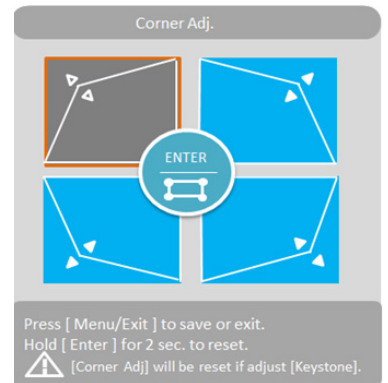

PX800HD

- 0.22 ultra-short throw ratio
- ISF certified professional image
- Optional BrilliantColorPanel™ screen

SonicExpert® Technology

Following a groundbreaking proprietary speaker transducer and chamber re-design, LightStream projectors deliver full-range sound 20Hz – 20KHz for presentations or off-the-clock home entertainment. The compact speakers take pride in quality sound with best-fit Sound Response Curve, and high efficiency of transferring electric power to sound power. They sound stronger, offering more concentration, letting sound travel farther. The 2-watt (10/16-watt) speakers are powerful enough to fill your meeting room with wall-to-wall sound – an improvement over the speakers of competing products in the same class.

Horizontal and Vertical Keystone + 4 Corner Adjustment*

Horizontal and vertical keystone correction and a corner adjustment feature detects the input signal and adjusts the distorted image to have a perfect square shape of four 90 degree corners. Users can start their projections and presentations quickly and without delay.