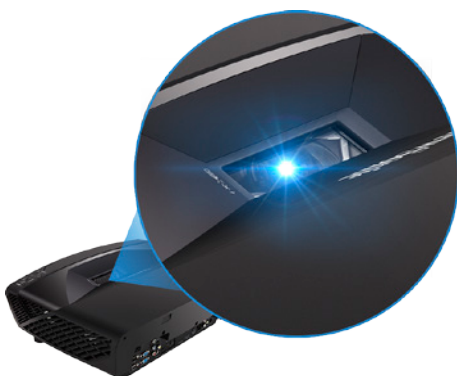

*LS820/LS830 with a throw ratio of 0.23

Refined Design Quality

With its sleek and modern minimalist design and an elegant black finish, LS series lends a hand to a stylish home entertainment space & large venue.

Spectacular Size With a Narrow Bezel

Optional BrilliantColorPanel™ with its breathtaking 100"/120" image size and 1cm narrow bezel is guaranteed to make a splash.

Laser Phosphor Technology

Unlike traditional lamp based projectors, LS830 is designed with a laser phosphor light source which provides virtually maintenance-free usage for a lower overall total cost of ownership.

Stunning Display in Bright Environments

Engineered with innovative panel technology, the ridged surface of optional BrilliantColorPanel™ is designed to deflect 90% of ambient light while leaving the colour being displayed on the screen unaffected.

Plugging a PC stick into the PortAll® compartment turns the projector into a computer, giving you the ultimate flexibility of use, without any further connections to PC's or laptops needed. Teachers will enjoy the portability when taking their lesson content from classroom to classroom.