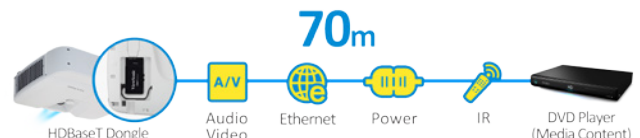

Optional Built-in ViewSonic® HDBaseT dongle Up to 70-meter extended signal-transmitted application for easy installation

HDBaseT technology is a cost-effective solution to transmit uncompressed ultra-HD audio & video, 100BaseT Ethernet, USB, controls, and power by a Cat.5e/6/7 LAN cable up to 70 meters that is better than HDMI performance.

Based on HDBaseT technology, the ViewSonic® HDBaseT dongle fits into the PortAll®, boasting its stable transmission over longer distance, even carrying 4K signals up to 35 meters*, by a Cat.5e/6/7 Lan cable for HDMI-alternative extended installation. Compatible with versatile multimedia device sources and output displays, it also receives control signals to command remote multimedia devices.

*1080P up to 70m by Cat 6   *4K/2k up to 35m by Cat 6