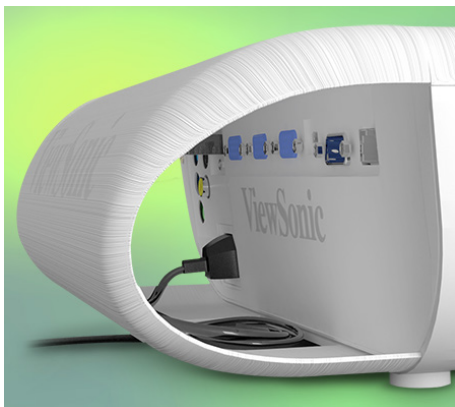

Horizontal and Vertical Keystone + 4 Corner Adjustment*

Horizontal and vertical keystone correction and a corner adjustment feature detects the input signal and adjusts the distorted image to have a perfect square shape of four 90 degree corners. Users can start their projections and presentations quickly and without delay.

*Apply for LightStream™ PJD6 series above models

Smart Design

The cable management hood connects onto the back of the projector to hide unsightly cable clutter and exposed ports. An easy-access top lamp door enables simple lamp maintenance and replacement.

Tactile Keypad

LightStream's tactile keypad is raised with concave buttons that assist in making projector set up easier in dark environments or when the projector is ceiling mounted.

PortAll®: Secure MHL / HDMI Port

Optional HDMI-MHL dongles convert LightStream™ projectors into smart displays by streaming multimedia such as presentations, movies, music, and games from Smartphones or tablet PCs. Smartphone users can play Full HD 1080p videos on a large 100" screen while simultaneously charging their phones. The world of wireless entertainment awaits you.