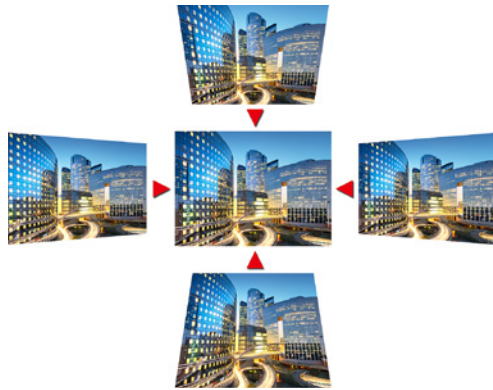

Horizontal and Vertical Keystone + 4 Corner Adjustment*

Horizontal and vertical keystone correction and a corner adjustment feature detects the input signal and adjusts the distorted image to have a perfect square shape of four 90 degree corners. Users can start their projections and presentations quickly and without delay.