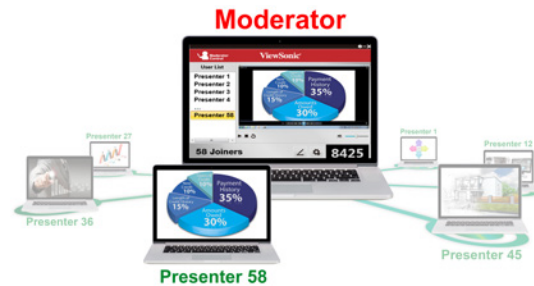

Stable wireless projection and smooth video playback quality

Moderator Mode

Make group presentation management quick and easy

Wirelessly preview and share content from over 50 laptops simultaneously

ViewSync® ViewStick 2 Wireless Presentation Gateway Dongle

Content Casting from Laptops and Mobile Devices

Up to 8 connected content sources, such as smartphones, tablets, and notebook, can be shown one after another (1 is displayed and the other 7 are on standby) on a projection via 2.4GHz to create interaction with multiple attendees or presenters. Devices with Windows/Mac/iOS/Android platforms are supported.