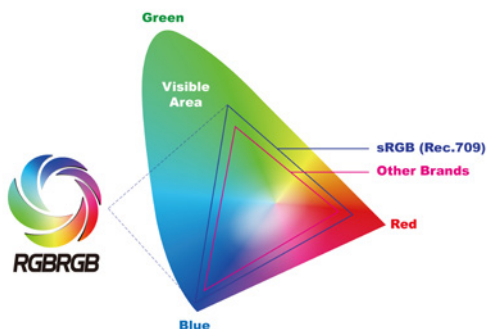

Home Cinema Full HD Series

Cinema SuperColor™ home theater projector Pro7827HD

- Cinema SuperColor™ Technology
- RGB Color Wheel fulfills sRGB and Rec.709 colour gamut
- International ISF Certified Image Calibration Tool
- SonicExpert® Technology
- PortAll®: Secure MHL / HDMI Port
- Vertical Lens Shift
- Horizontal and vertical keystone + 4 corner adjustment