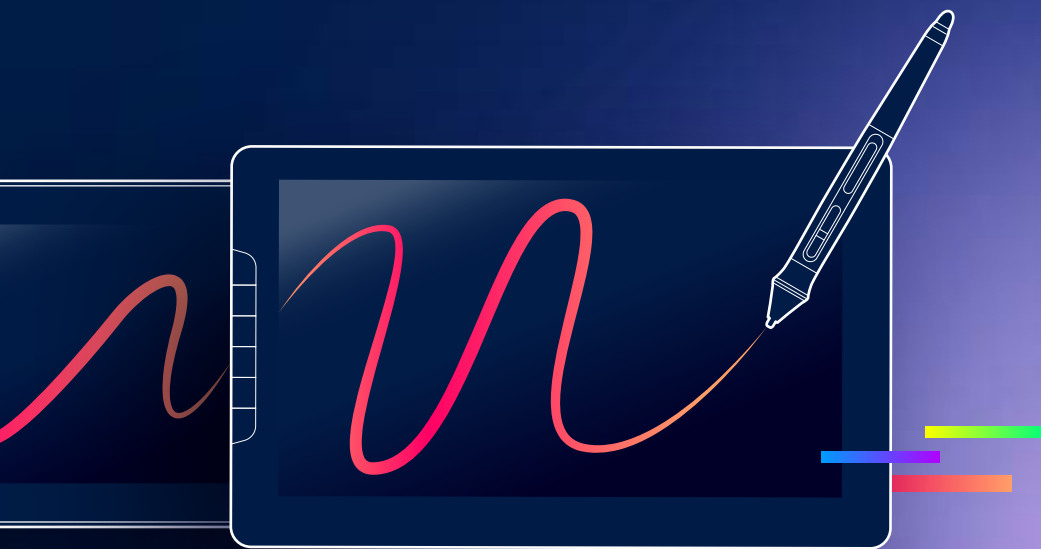

Our devices are designed to make creative work easier.

Whether you're a photographer, designer, video editor, illustrator, or other type of creative professional, ViewSonic pen displays and pen tablets give you the clarity, accuracy, and detail you need to bring out the best in your creations.

Photographer

Videographer

Animator

Web Designer

Digital Artist

Illustrator

3D Printer

Screen Printer

11.6-inch Pen Display

Create as You Want

The ViewSonic 11.6-inch ID1230 Pen Display presents a drawing experience like nothing you've seen before. Equipped with 8,192 pen pressure levels and +-60 tilt angles, you're in for smooth and natural drawing. The full HD 1920x1080 high resolution and NTSC 85% and 90% Adobe RGB color performance displays exquisite and accurate images. The plug-and-play USB-C cable input is convenient to use, while its ultra-thin 0.39" design, weighing in at a light 603g, makes it perfect for on-the-go creators.

Unprecedented Drawing Experience

ViewSonic 13.3 inch Pen Display provides a new normal for portable drawing devices. It is equipped with technology for 8,192 levels pen pressures with +/-60 tilt angle to display smooth and natural sketching, It has full HD 1920x1080 high resolution and NTSC 88% color performance to display exquisite and accurate image qualities, its support of the Plug & Play function with Type-C one-cable input interface makes it easier and more convenient to use, and its ultra-thin design with only 0.8kg weight and 7mm thickness makes it easier to carry. It is suitable for any creators.