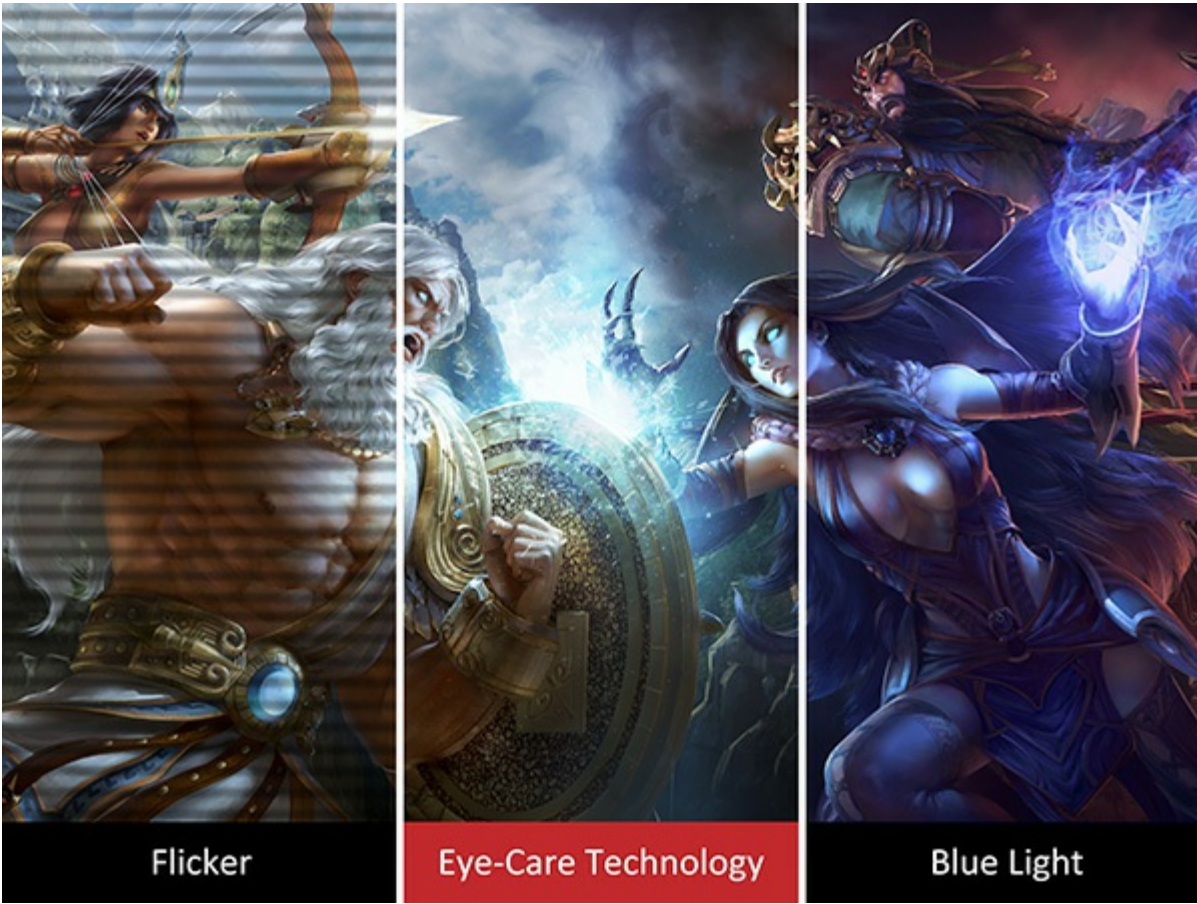

Versatile Connectivity

DisplayPort and HDMI inputs give you the freedom and flexibility to connect to your dedicated graphics card and gaming console.

Ergonomically Designed for Gamers

This monitor features a fully adjustable ergonomic stand capable of considerable swivel, pivot, tilt, and height adjustment. An integrated headphone hook keeps your headphones within arm's reach, while a cable managing stand design reduces clutter around your gaming space.

Enhanced Viewing Comfort

With Flicker-Free technology and a Blue Light Filter, this monitor helps to eliminate eyestrain that comes with extended viewing periods.

Dual Integrated Speakers

Designed with dual integrated speakers, this monitor combines incredible screen performance with stereo sound for an immersive multimedia experience.

Highly Accurate Colour Settings

6-Axis Colour Enhancement lets you individually adjust six primary colours: red, yellow, green, cyan, blue, and magenta. With a completely customizable colour profile, you'll enjoy vivid scenes in any of the worlds your gaming may take you.