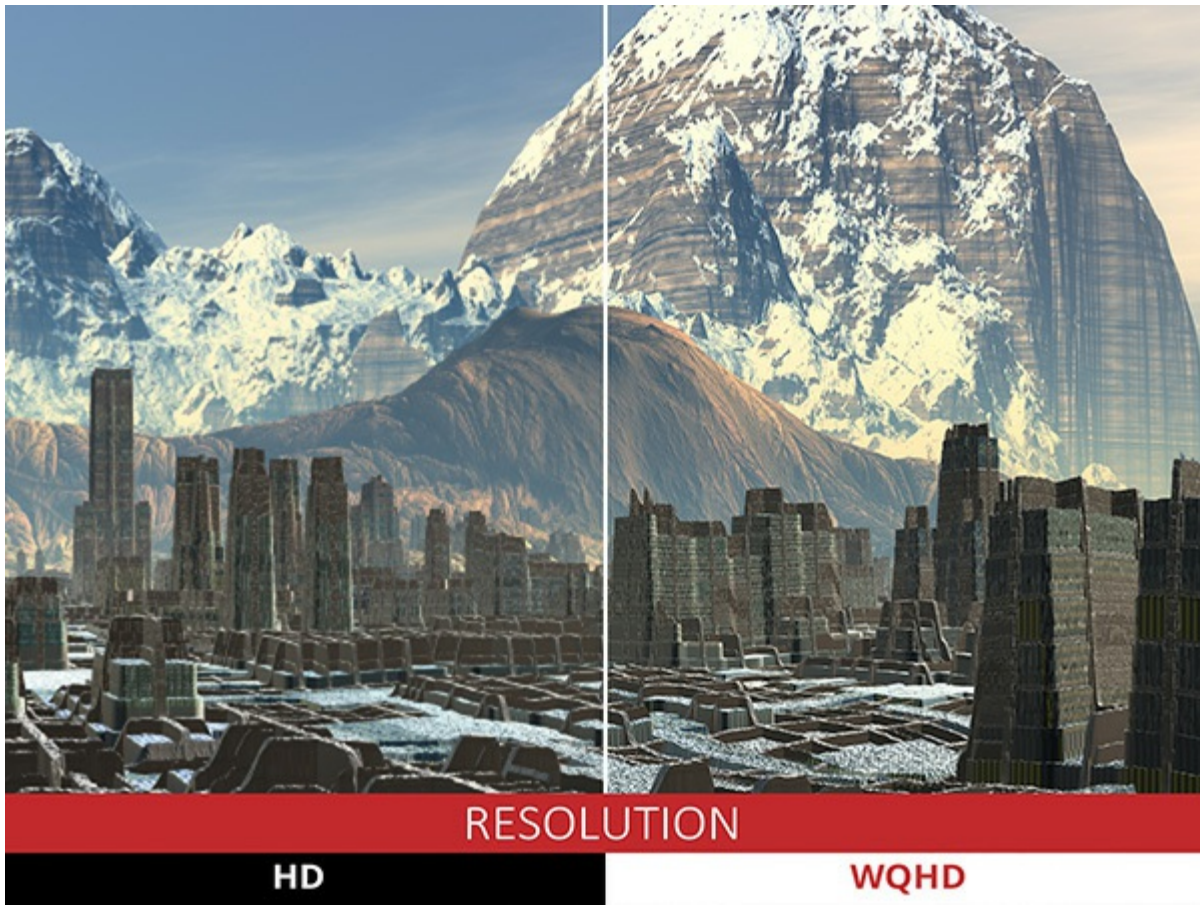

At four times the resolution of a traditional 720p panel, and almost double that of a traditional 1080p display, WQHD results in a much sharper image, with no distortion or stretching, all while maintaining the same 16:9 aspect ratio. WQHD resolution also provides up to 77% more screen space for a more immersive experience.

The image contained herein is simulated to reflect an image under different resolution (or scheme) for demonstration purposes only, and may not be the actual image displayed from the product.

165Hz Refresh Rate

With a swift 165Hz* refresh rate, this monitor delivers greater visual fluidity and awesome graphics no matter how quickly the in-game action unfolds. Say goodbye to annoying tracers and motion blur, and up your A-game with the smoothest visuals possible.

*165Hz with DisplayPort 1.2a connection port.