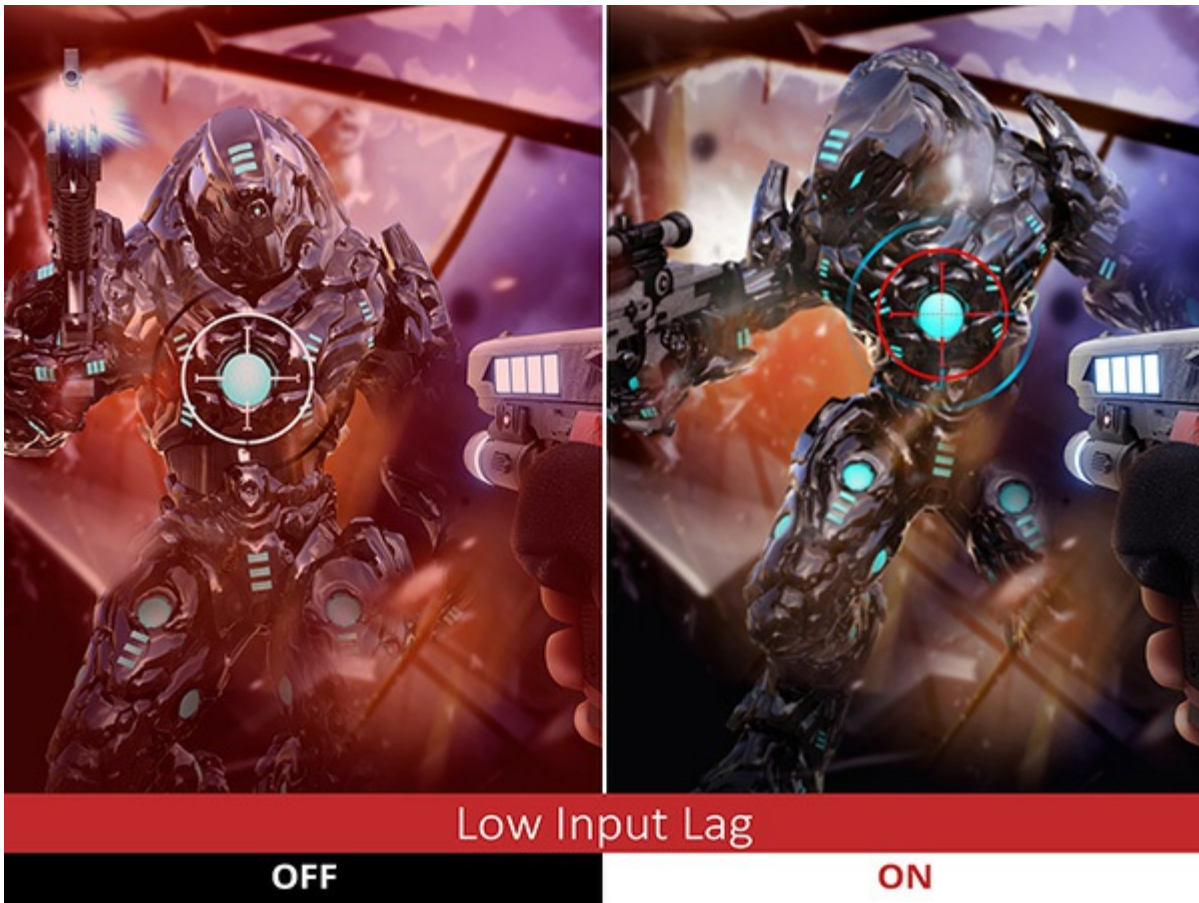

With a swift 165Hz* refresh rate, this monitor delivers greater visual fluidity and awesome graphics no matter how quickly the in-game action unfolds. Say goodbye to annoying tracers and motion blur, and up your A-game with the smoothest visuals possible.

*165Hz with DisplayPort 1.2a connection port.

Low Input Lag

When the action on the battlefield gets intense, you need a monitor that can process every command from the keyboard, mouse, or controller as soon as they occur. With a built-in process reducer, this monitor does just that – decreasing the delay between all inputs, and allowing you to react in real time against any competitor.

SuperClear IPS Panel Technology

Enjoy accurate and vivid colors with consistent levels of brightness no matter the vantage point. With SuperClear IPS panel technology, this monitor delivers the same image quality whether you are looking at the screen from above, below, the front, or the side.