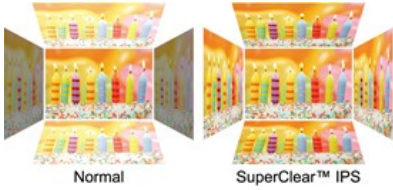

VX2770Sml-LED

27" Frameless MHL Full HD Display

Projection your smartphone/tablet to large display

Overview

With a sleek IPS panel, the ViewSonic VX2770Sml-LED display looks as good as it performs. Full HD resolution, an impressive 30 million:1 DCR, and super-wide viewing angles all wrapped in a sexy frameless design. The VX2770Sml-LED also provides versatile connectivity options with MHL (Mobile High-Definition Link), HDMI and VGA, making it ideal for home entertainment, office use, and color-critical applications.

Features

MHL 2.0 connection

MHL stands for Mobile High-Definition Link technology which allows you to display your smartphone to a larger screen, all while charging up your smartphone. The MHL and HDMI connections share the same ports, providing the VX2770Sml-LED flawless streaming from a variety of MHL and HDMI-equipped media devices. These include mobile devices, computers, set-top boxes, Blu-ray disc players, HD digital cameras, and gaming consoles. The MHL connection allows your mobile devices to use this monitor without turning on a PC/Laptop.

ViewSonic
See the difference™

Frameless and slim design with intuitive touch keys

The frameless bezel on the VX2770Sml-LED removes the boundary between the real and virtual worlds, featuring an elegant and glossy finish to enhance any home or office setting. The sleek and seamless touch function key provides a simple and intuitive touch experience, making screen adjustments fast and easy.

SuperClear™ IPS for Super Wide Viewing Angles

The industry-leading SuperClear™ IPS Wide Viewing Angles technology delivers a 178° viewing angle from horizontal and vertical directions, while ensuring the vibrancy and accuracy of images. Brightness levels are consistent across the viewing angles, with no distortion or decay.