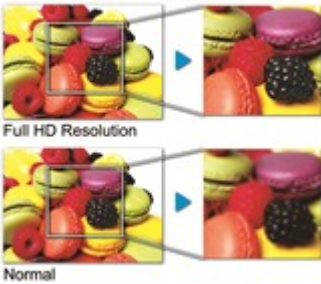

Features

MHL 2.0 connection

MHL stands for Mobile High-Definition Link technology which allows you to display your smartphone to a larger screen, all while charging up your smartphone. The MHL and HDMI connections share the same ports, providing the VX2770Sml-LED flawless streaming from a variety of MHL and HDMI-equipped media devices. These include mobile devices, computers, set-top boxes, Blu-ray disc players, HD digital cameras, and gaming consoles. The MHL connection allows your mobile devices to use this monitor without turning on a PC/Laptop.

ViewSonic
See the difference™

Frameless and slim design with intuitive touch keys

The frameless bezel on the VX2770Sml-LED removes the boundary between the real and virtual worlds, featuring an elegant and glossy finish to enhance any home or office setting. The sleek and seamless touch function key provides a simple and intuitive touch experience, making screen adjustments fast and easy.

SuperClear™ IPS for Super Wide Viewing Angles

The industry-leading SuperClear™ IPS Wide Viewing Angles technology delivers a 178° viewing angle from horizontal and vertical directions, while ensuring the vibrancy and accuracy of images. Brightness levels are consistent across the viewing angles, with no distortion or decay.