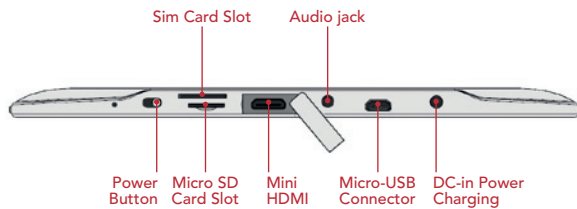

VIEWPAD 10e

The Perfect Size for your Android Experience

> **Paper thin.**

Measuring only 9.1mm, this powerful computing device can easily slip into a folder, look at home amongst a stack of papers or can just sit on a coffee table, waiting to impress. Using ViewSonic's power efficient design the latest technology battery delivers more than 200hrs standby life, making the ViewPad 10e more available when needed.

> **Designed to connect.**

The ViewPad 10e integrates into the world around it. With Micro USB, Mini HDMI, Wireless B/G/N connectivity and Bluetooth 2.1 all built seamlessly and discreetly into the ViewPad 10e, the possibilities are infinite. Watch movies via the HDMI 720p output, stream audio to your car via Bluetooth or just surf the internet at your leisure.