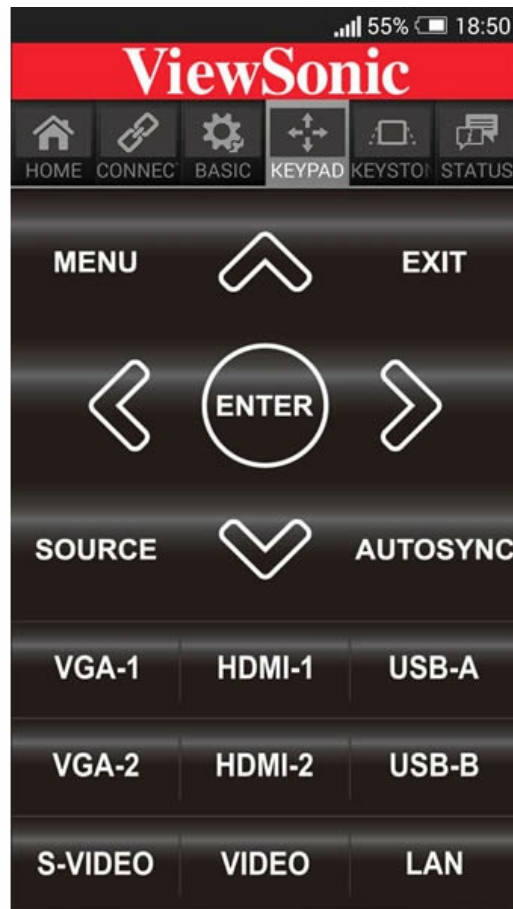

3D
BLU-RAY

HDMI x2

Balanced Color and Brightness

A choice of 5 unique view settings provide the best possible viewing experience in any environment regardless of ambient light.

Normal

ViewMatch® Color Mode

Programmable Remote Control

A programmable hotkey “MyButton” can be configured to launch the most commonly used functions. Control up to eight projectors in the same venue or from a mobile device via free V-remote app.