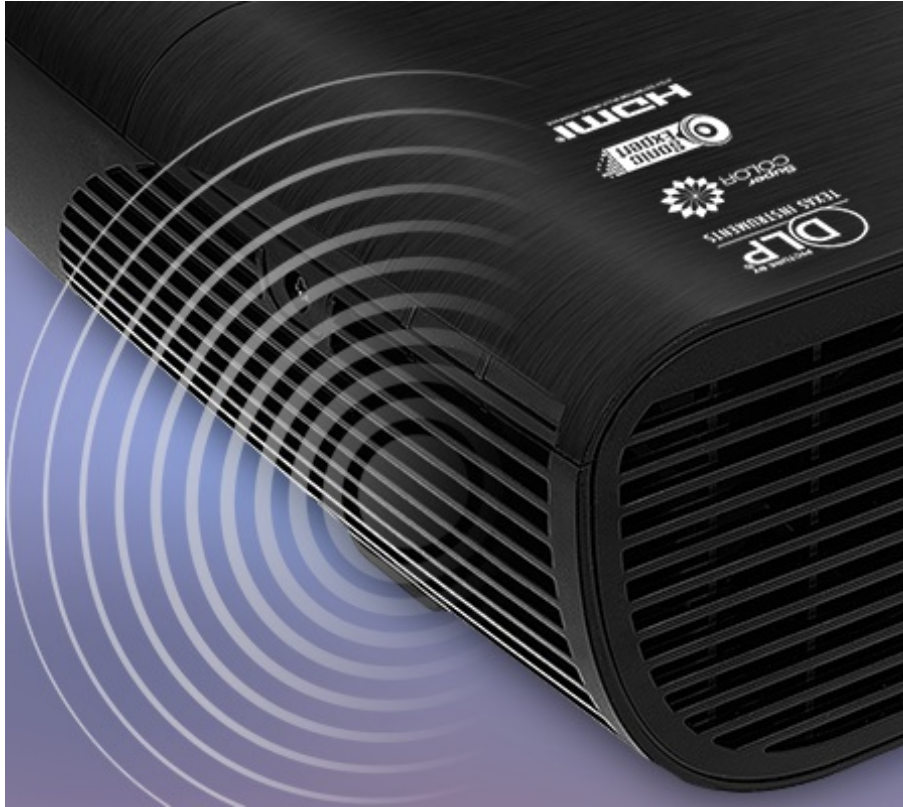

LightStream Full HD 1080p Projector

PJD7720HD

The ViewSonic LightStream™ PJD7720HD Full HD projector features 3,200 lumens, Full HD 1920x1080 native resolution, an intuitive, user-friendly design and a sleek black chassis. Exclusive SuperColor™ technology offers a wider colour range for true-to-life image projection in any light, while SonicExpert™, ViewSonic's proprietary sound enhancement technology, powers a 10W speaker to deliver incredibly clear and audible sound. PortAll™ - a neatly designed and enclosed HDMI/MHL connection compartment, supports wireless HDMI dongles or MHL connectors, while a cable management hood eliminates unsightly cable clutter. With a smart design, the PJD7720HD is the ideal projector for high definition presentations.

Stunning Resolution and Brightness

This projector features Full HD 1920x1080 (1080p) native resolution for the sharpest and clearest picture available. It is perfect for watching all types of high definition formats (1080p/1080i/720p) and content, including movies, videos, sports, games and TV, without any distortion or scaling of the original video format.

ViewSonic's proprietary SuperColor Technology offers a wider colour range than conventional DLP projectors. With an exclusive 6-segment colour wheel design and dynamic lamp control capabilities, SuperColor Technology projects images with reliable and true-to-life colour performance, in both bright and dark environments, without sacrificing image quality.

PortAll™ : Discreet Wireless Streaming

This projector includes ViewSonic's exclusive PortAll feature—a hidden compartment with an integrated and secure MHL/HDMI port that lets you discreetly stream multimedia content from a wireless dongle, or lets you connect to other devices via an HDMI cable.