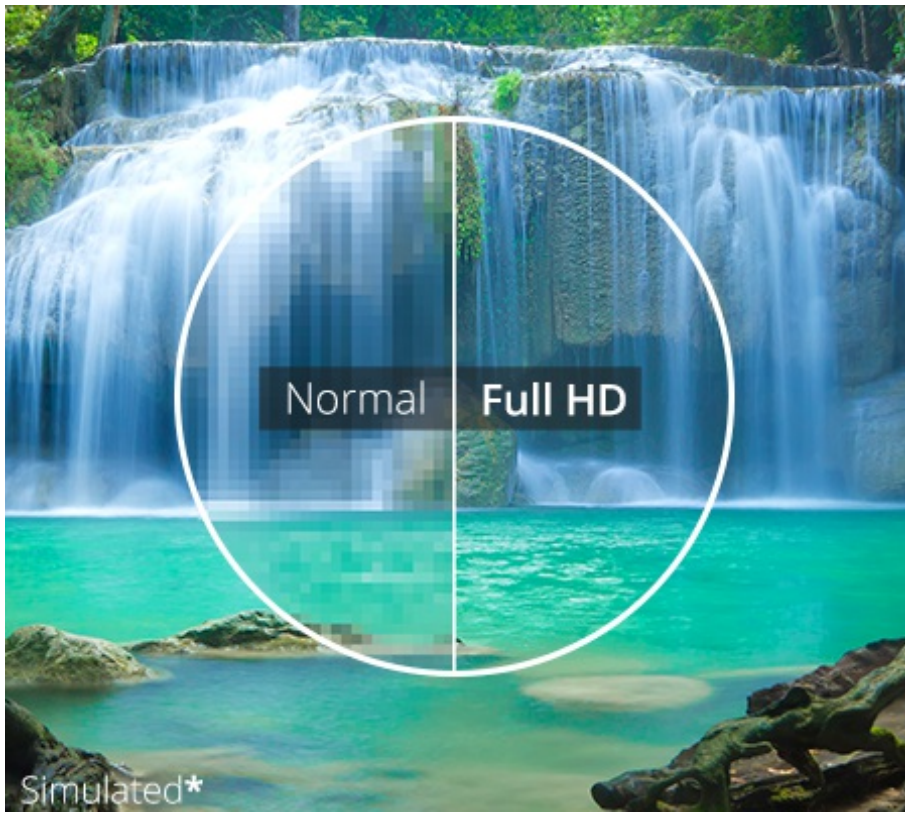

SuperColor™ : Best-in-Class Colour Accuracy

ViewSonic's proprietary SuperColor Technology offers a wider colour range than conventional DLP projectors. With an exclusive 6-segment colour wheel design and dynamic lamp control capabilities, SuperColor Technology projects images with reliable and true-to-life colour performance, in both bright and dark environments, without sacrificing image quality.