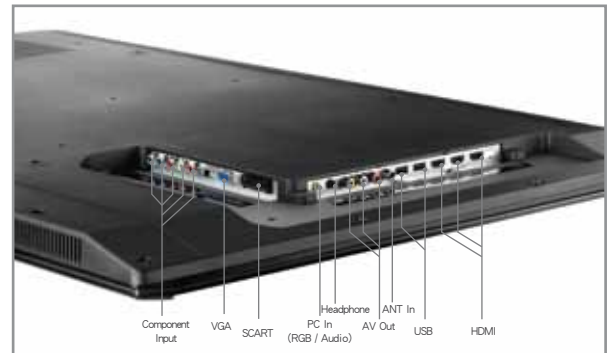

Specifications

VT4250LED

Item	Content
Panel Size	42 inches
Aspect Ratio	16 : 9
Resolution	1920 x 1080
Video Response (ms)	6.5
Brightness	360cd / m2
Contrast Ratio	3,500:1 10,000:1 (DCR)
Viewing Angle (V / H)	178° / 178°
Color Level	8-bit
TV Tuner	Digital (DVB-T, DVB-C) Analog (SCART)
Composite Input	*1
Component Input	*1
USB	*2 (Photo)
HDMI Digital Input	*3
TV Signal	Digital *1 / Analog *1
Audio-In	*2
Earphone Out (3.5mm)	*1
Speakers	8W *2 , 10W woofer
Audio-Out (L / R)	*1
SPDIF Interface	*1
Power Voltage	96 V-132 V
Power Consumption	136 W
Wall Mount Size	400 x 400 mm
Required Screw Units	4
Screw Diameter	M6
Available Hole Depth	14 mm

Item	Content
Dimension (With Stand) (mm)	998.2 x 670.1 x 233.5
(W x H x D) (inch)	39.3" x 26.4" x 9.2"
Dimension (Without Stand) (mm)	998.2 x 614.6 x 37.5
(W x H x D) (inch)	39.3" x 24.2" x 1.5"
Package Dimension (mm)	1130 x 787 x 173
(W x H x D) (inch)	44.5" x 31" x 6.9"
Weight	Without Stand : 12.6 KG / 27.8 lbs With Stand : 15.1 KG / 33.3 lbs With Carton : 17.9 KG / 39.5 lbs

Other Functions

Channel Instant Scan	V
Channel Editing	V
Dynamic Contrast Ratio	V
Dynamic Gamma	V
3D Comb Filter	V
3D De-interlace Scan Algorithm	V
Progressive Scan	V
3:2 Pull-Down	V
Aspect Ratio Option	V
Noise Reduction	V

Accessories

User Guide	V
Remote Control	V
Battery	V

*Specifications are subject to change without notice.